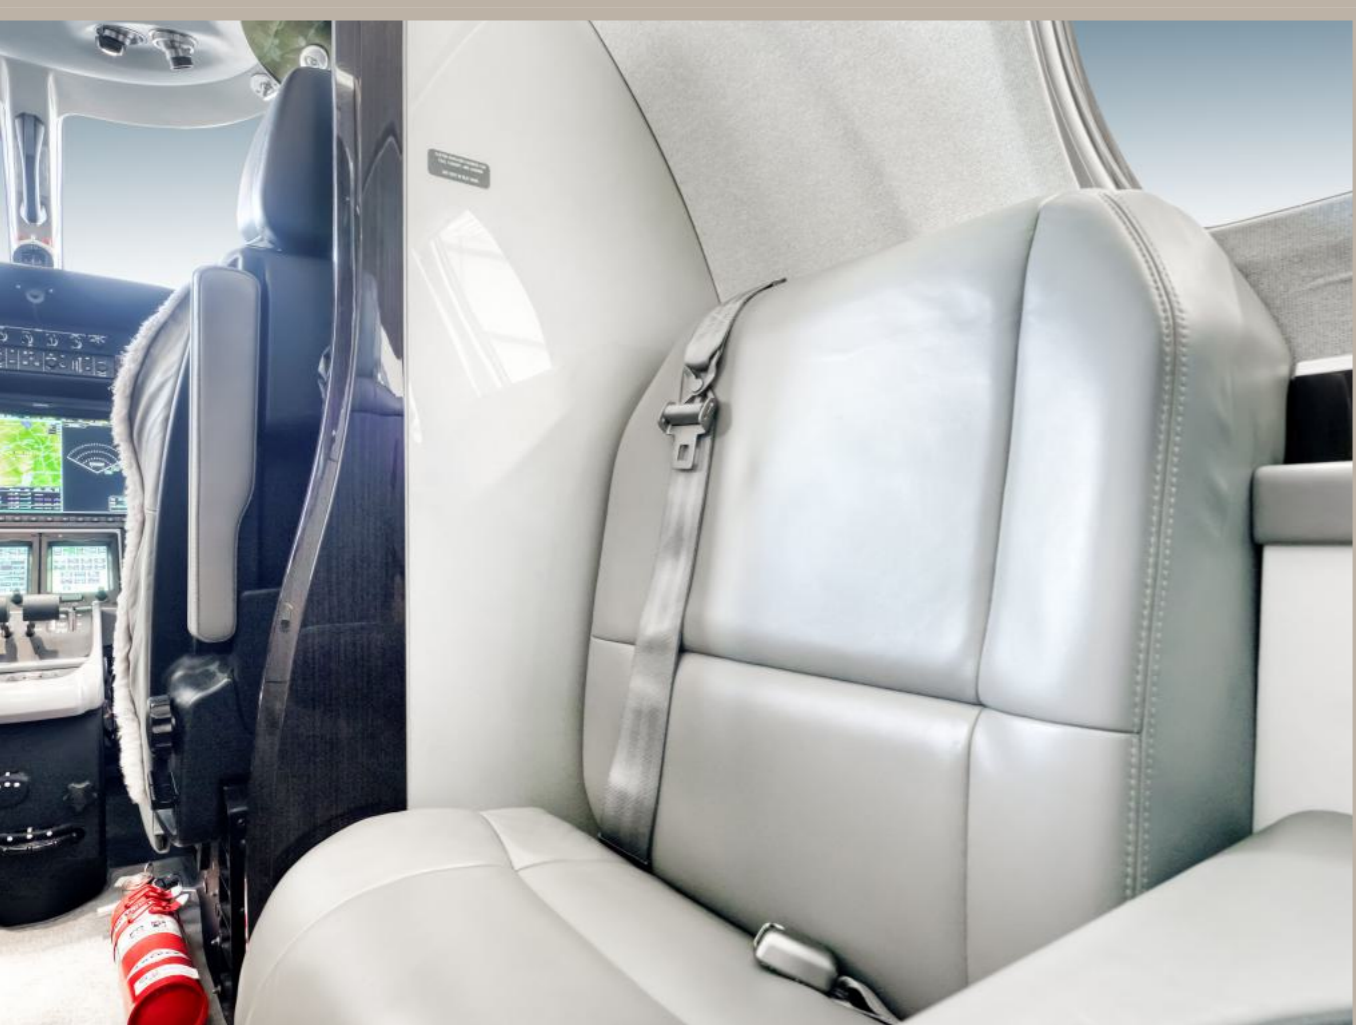

FADAC Data Kit

Extra carpet runner

Engine covers, pitot tube covers

Hangered while away from base

2021 CITATION M2

SERIAL NUMBER: 525-1076

INTERIOR	
Rating	8.50
Completed	Factory original
Configuration	Executive, 6 passengers (7 passengers w/ copilot seat)
Seating	Forward side-facing seat, mid-cabin 4-place club, aft belted lav
Carpet	Tones of grey
Entertainment	110-volt AC outlets
Lavatory	Aft flushing lav
Storage	Aft baggage; 325 lbs capacity
Notes	Tidy and clean interior; recently detailed; embroidered removable headrest covers
EXTERIOR	
Rating	8.50
Completed	Factory original
Primary Color	Glass White
Secondary Colors	Wild Berry Red
	Cerulean Blue
Notes	Light nose rivet paint popping